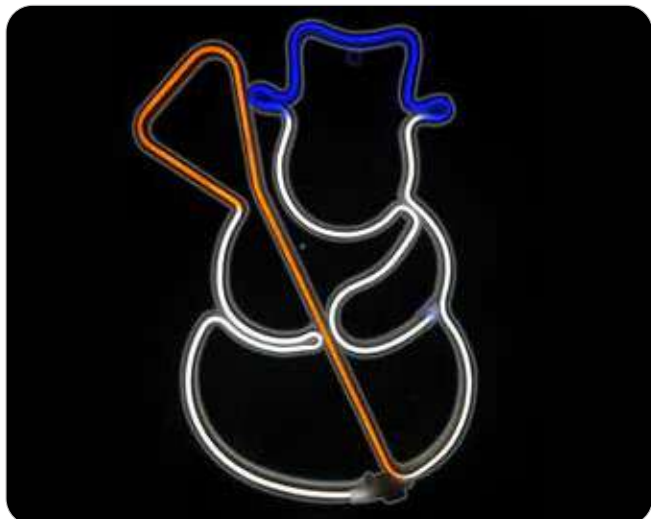

LED NEON ROPE LIGHTS

PLASTIC SNOWMAN

Multicolor (milk tube)

Steady mode

300 LEDs

X083003411002790 - 57 лв.

⚡ 230V AC ⚡ 6W/m (18W)

💡 3V / 20mA / 0.06W / 2835

📏 370x530mm 🌀 3m 📦 1/10 pcs

1.5m Lead Cable