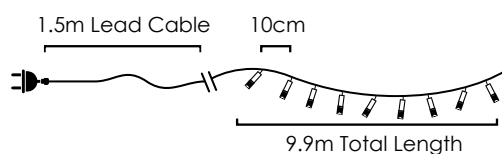

🔁 10 sets 📦 1/12pcs

100 LEDs

Steady mode

100WE44R02650 - 54 лв.

⚡ 220-240V AC ⤴ 6.8W

💡 3V / 20mA / 0.06W / 7mm

🔁 10 sets 📦 1/12pcs

100 LEDs