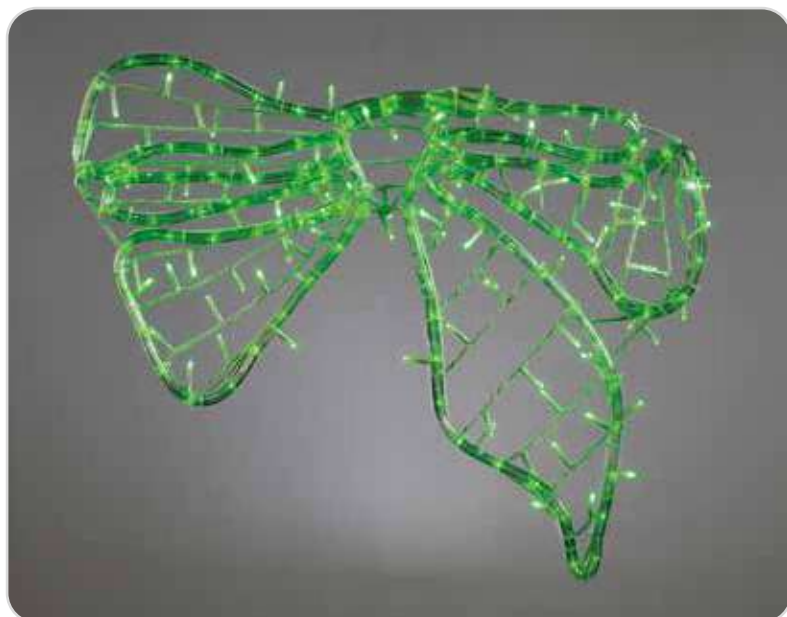

METAL BOW LED

96 LEDs rope light
& LEDs string light

Green
Steady mode

XBOWLEDG6002620 - 54 лв.

⚡ 220-240V AC / 36V DC ⏰ 3.5W

💡 3V / 20mA / 0.06W / 3mm • 5mm

📏 600×450mm 🌀 4m 📦 1/10 pcs

5m Lead Cable

Λευκό καλώδιο
White cable
Bílá kabel
Бяло кабел