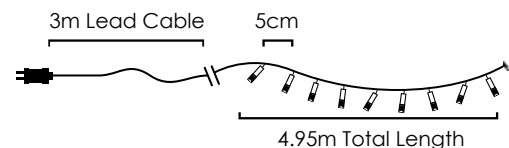

Steady mode

100 LEDs

100WE44TG01070 - 22 лв.

⚡ 220-240V AC / 31V DC (6W) ⏰ 0.78W

💡 3V / 20mA / 0.06W / 3mm 🔗 6 sets 📦 1/24 pcs

X0812WSA00780
X0812WSAR00800
max 15 sets