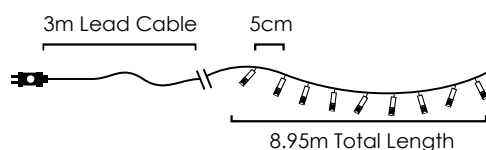

🔌 X0812WFAR00800
X0812WFAB01750

300 LEDs

Steady mode

X0830022102180 - 45 лв.

⚡ 220-240V AC / 31V DC (6W) ⏰ 2.5W

💡 3V / 20mA / 0.06W / 3mm

🔌 2 Sets 📦 1/24pcs