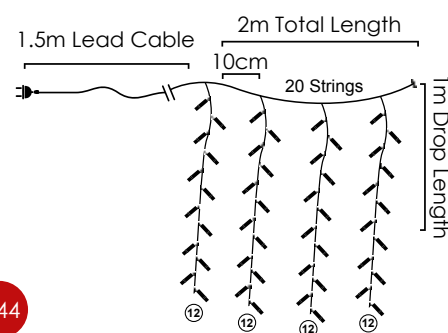

240 LEDs

X0824013105150 - 106 лв.

⚡ 220-240V AC ⚡ 17W

💡 3V / 20mA / 0.06W / 7mm

🔌 8 Sets 📦 1/4pcs