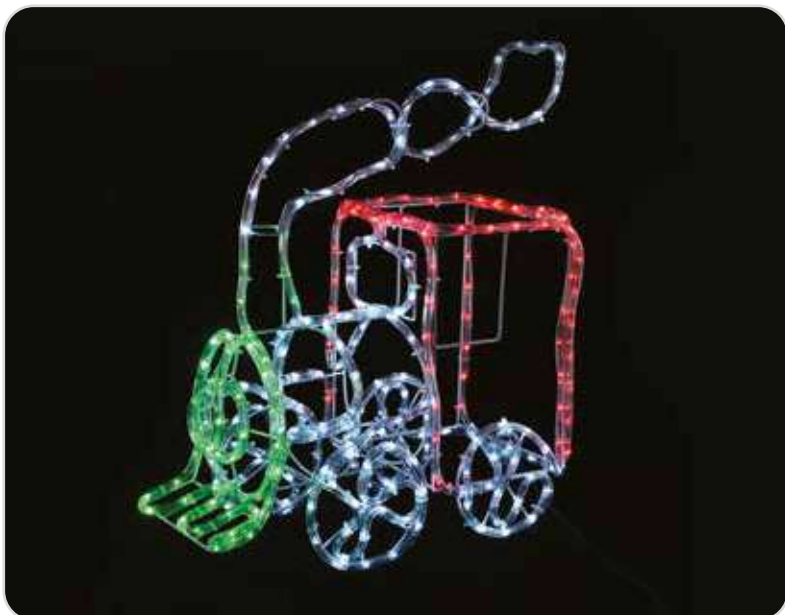

3D METAL TRAIN ENGINE LED

Multicolor

Steady mode

288 LEDs

X08288321705900 - 121 лв.

⚡ 230V AC ⏱ 4.1W/m (49.2W)

💡 3V / 20mA / 0.06W / 3mm

📏 410x500x210mm 📦 12m 📦 1 pc

1.5m Lead Cable

Συμπεριλαμβάνονται / Included
Zahnuto / Включени