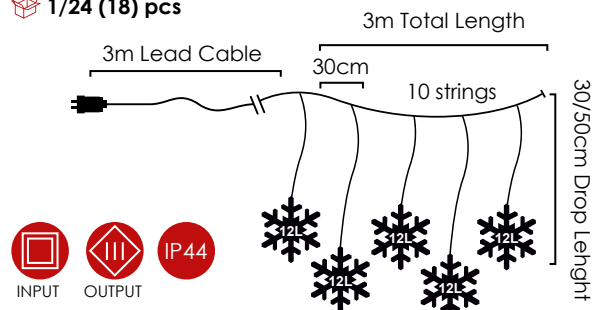

Cool White

Steady mode

120 LEDs

X061202420302250 - 46 лв.

⚡ 220-240V AC / 31V DC (4.5W) ⏸ 2W

💡 3V / 15mA / 0.045W / 5mm 🔗 3 sets

📦 1/24 (18) pcs

Με επέκταση / With connector / S prodloužením / За свързване