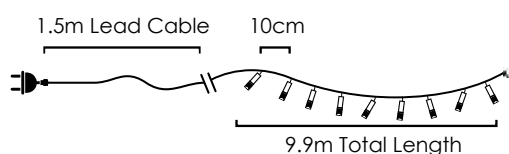

100 LEDs

💡 FLASH

X0810013403350 - 69 лв.

⚡ 220-240V AC ⤴ 6.8W

💡 3V / 20mA / 0.06W / 7mm

🔁 Flash 🔁 10 sets 📦 1/12pcs