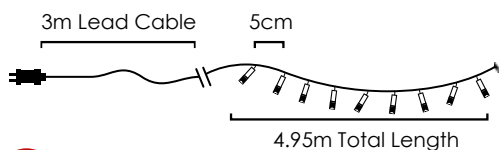

100 LEDs

Steady mode

100WE44TC01140 - 23 лв.

⚡ 220-240V AC / 31V DC (6W) ⏰ 0.78W

💡 3V / 20mA / 0.06W / 3mm

🔌 6 Sets 📦 1/24pcs

🔌 X0812WSA00780
X0812WSAR00800
max 15 sets

180 LEDs