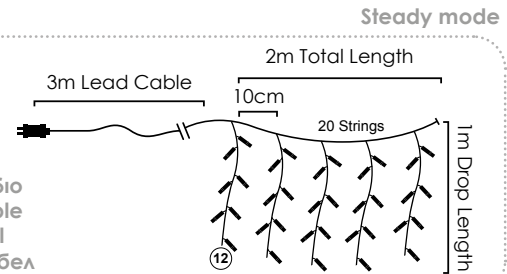

Warm White

Με επέκταση & αντάππορα / With connector & transformer
S prodloužením & adaptérem / За свързване & трансформатор

240 LEDs

X0824012102200 - 45 лв.

⚡ 220-240V AC / 31V DC (6W) ⏱ 2.6W

💡 3V / 20mA / 0.06W / 5mm 🔗 2 sets 📦 1/24 pcs

🔌 X0812WSA00780
X0812WSAR0800
max 6 sets

Διάφανο καλώδιο
Transparent cable
Průhledný kabel
Прозрачен кабел