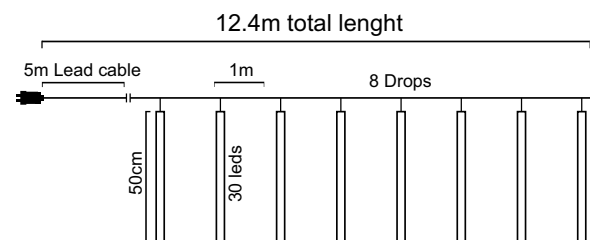

240 LEDs

X06240245202550 - 52 лв.

⚡ 220-240V AC / 5V DC (2.4W) ⏰ 2.4W

💡 3V / 15mA / 0.045W / 2835 🔁 2 sets 📦 1/30 pcs