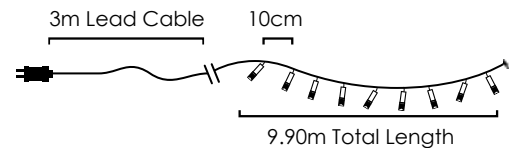

100 LEDs

100WE44TGL01230 - 25 лв.

⚡ 220-240V AC / 31V DC (6W) ⏰ 0.78W

💡 3V / 20mA / 0.06W / 3mm 🔗 6 sets 📦 1/24 pcs

X0812WSA00780
X0812WSAR00800
max 15 sets

Steady mode

100 LEDs

100WE44TG01070 - 22 лв.