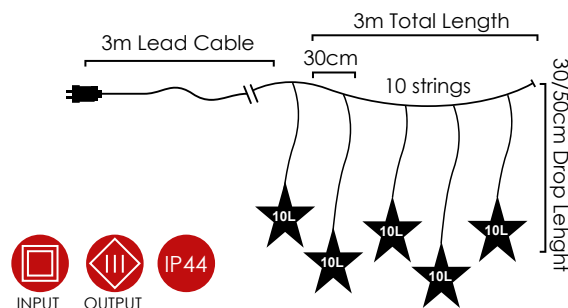

PLASTIC STARS ICICLE LIGHTS

Cool White

Steady mode

100 LEDs

X061002420202150 - 44 лв.

⚡ 220-240V AC / 31V DC (4.5W) ⏸ 2W

💡 3V / 15mA / 0.045W / 5mm 🔗 3 sets 📦 1/12 pcs

PLASTIC SNOWFLAKES ICICLE LIGHTS